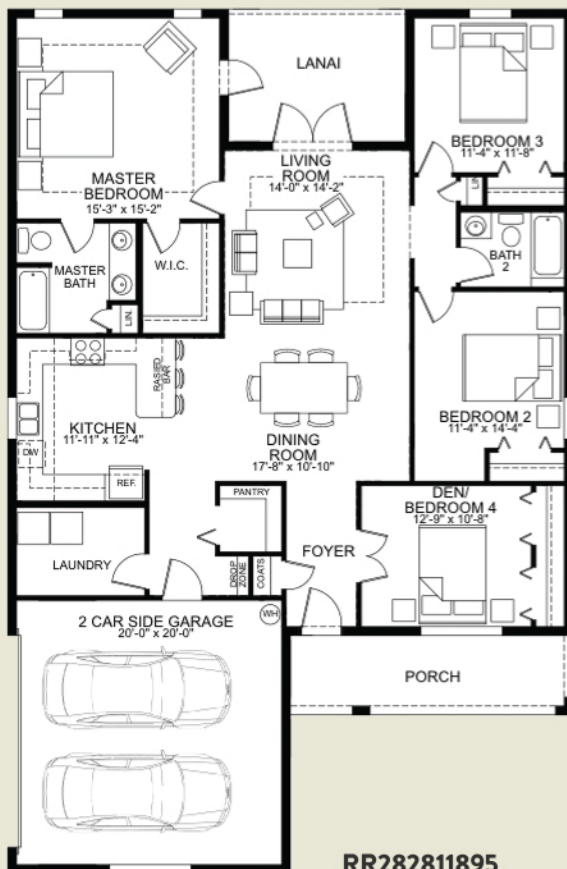

THE CINDY LEE MODEL

RR282811895

THE CINDY LEE MODEL

4 Bedroom | 2 Bath | Covered Lanai | 2 Car Garage

Total Living 1,831

Garage 439

Entry 128

Lanai 134