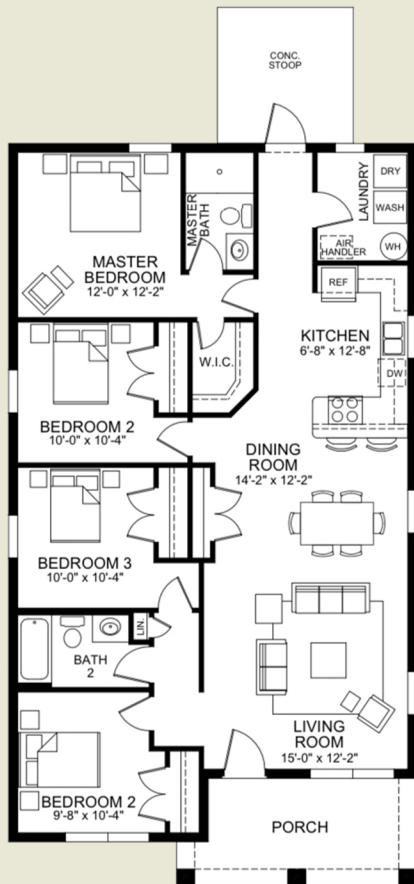

THE WALNUT MODEL

THE WALNUT MODEL

4 Bedroom | 2 Bath | Front Porch

Total Living 1,468

Front Porch 130

Total 1,598

863-640-7355

Steve@MitchellCustom.Homes